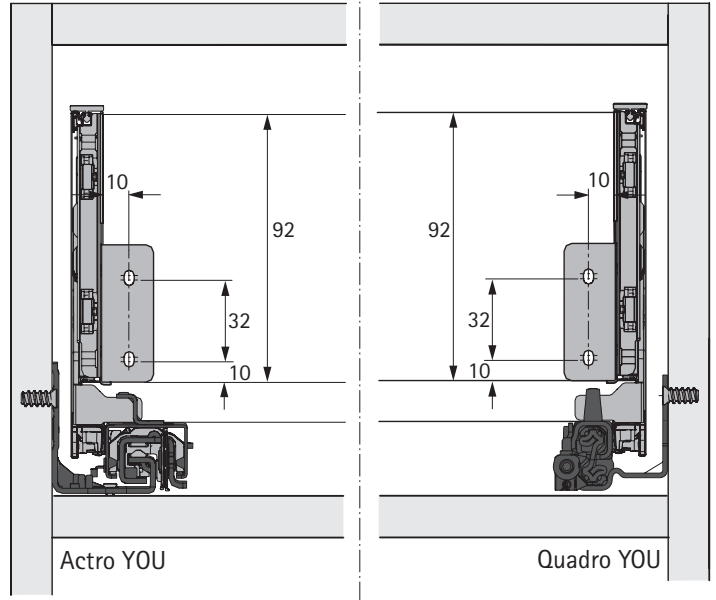

H 101

H 139

H 187

H 251

NL mm	Actro YOU Quadro YOU b1 mm	Actro YOU b2 mm (XL 70 kg)	Quadro YOU		Actro YOU		
			XS 10 kg	M 30 kg	XS 10 kg	L 40 kg	XL 70 kg
270	160						
300	160						
350	224						
400	224						
450	256	288					
500	256	320					
550	256	320					
600	256	320					
650	256	416					