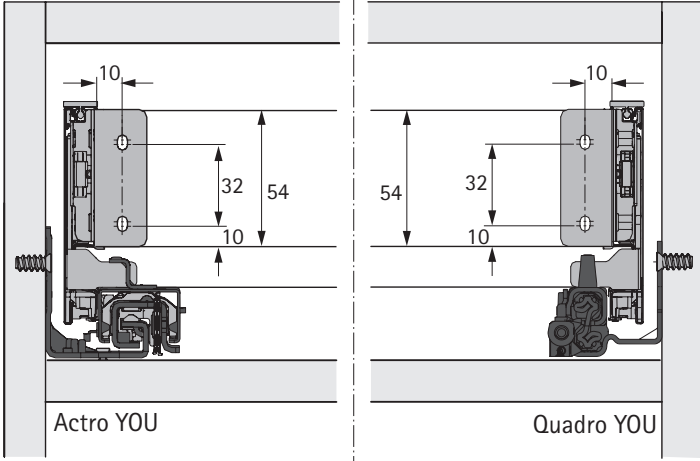

H 187

* Push to open Silent

H 251

* Push to open Silent

H 101

H 139

H 187

H 251

H 101

H 139

H 187

H 251

NL mm	Actro YOU Quadro YOU b1 mm	Actro YOU b2 mm (XL 70 kg)	Quadro YOU		Actro YOU		
			XS 10 kg	M 30 kg	XS 10 kg	L 40 kg	XL 70 kg
270	160						
300	160						
350	224						
400	224						
450	256	288					
500	256	320					
550	256	320					
600	256	320					
650	256	416					