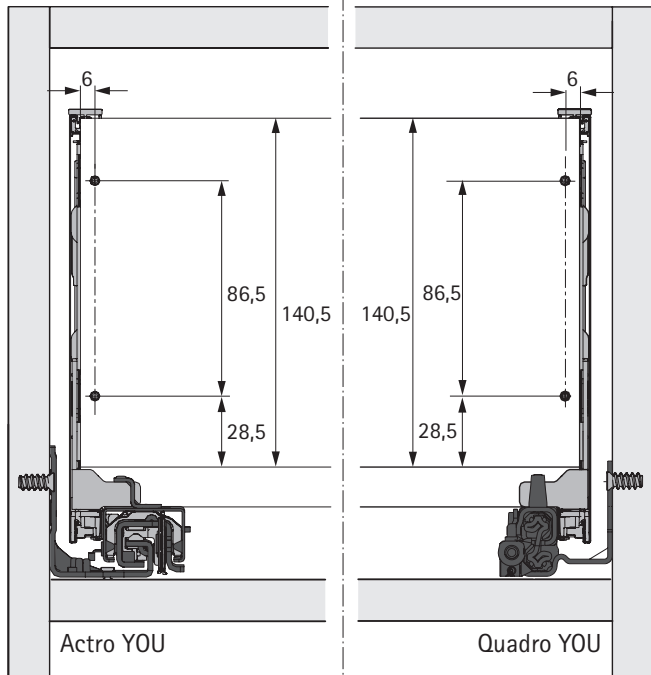

H 101

H 139

H 187

H 251

NL mm	Actro YOU Quadro YOU b1 mm	Actro YOU b2 mm (XL 70 kg)	Quadro YOU		Actro YOU		
			XS 10 kg	M 30 kg	XS 10 kg	L 40 kg	XL 70 kg
270	160						
300	160						
350	224						
400	224						
450	256	288					
500	256	320					
550	256	320					
600	256	320					
650	256	416					