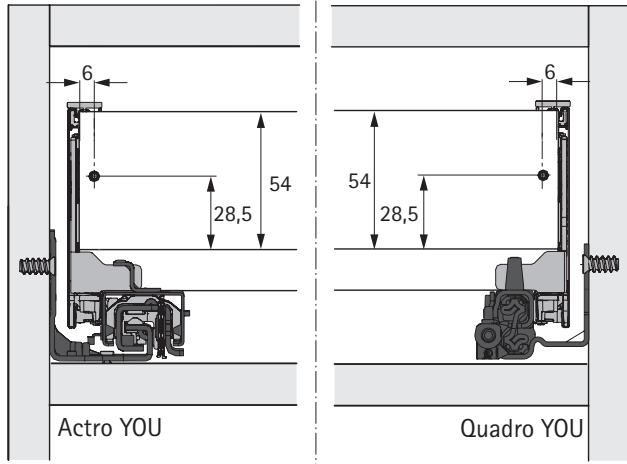

H 187

* Push to open Silent

H 251

* Push to open Silent

H 101

H 139

H 187

H 251

H 101

H 139

H 187

H 251

NL mm	Actro YOU Quadro YOU b1 mm	Actro YOU b2 mm (XL 70 kg)	Quadro YOU		Actro YOU		
			XS 10 kg	M 30 kg	XS 10 kg	L 40 kg	XL 70 kg
270	160						
300	160						
350	224						
400	224						
450	256	288					
500	256	320					
550	256	320					
600	256	320					
650	256	416					