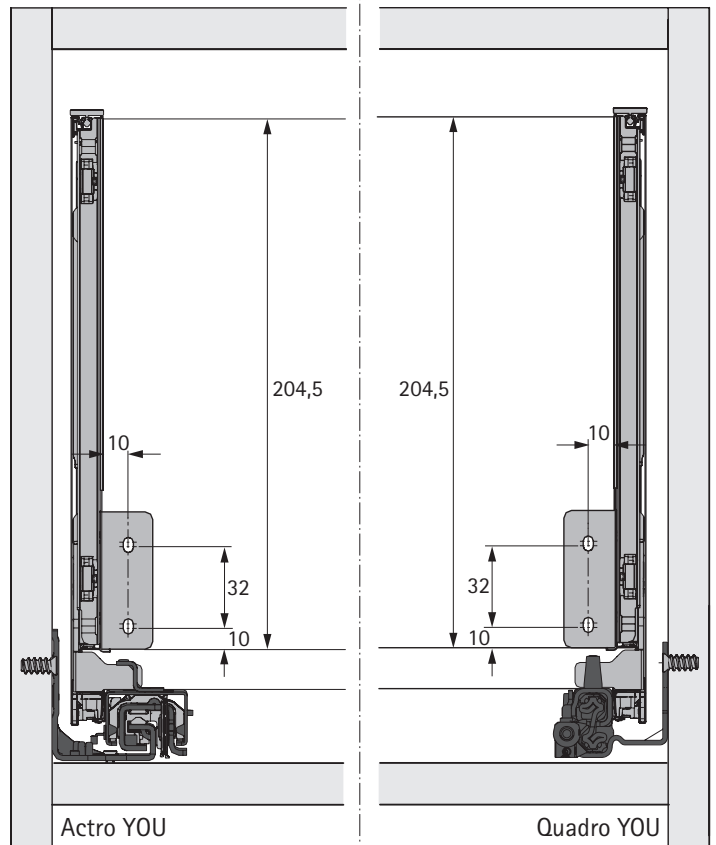

H 101

H 139

H 187

H 251

NL mm	Actro YOU Quadro YOU b1 mm	Actro YOU b2 mm (XL 70 kg)	Quadro YOU		Actro YOU		
			XS 10 kg	M 30 kg	XS 10 kg	L 40 kg	XL 70 kg
270	160						
300	160						
350	224						
400	224						
450	256	288					
500	256	320					
550	256	320					
600	256	320					
650	256	416					