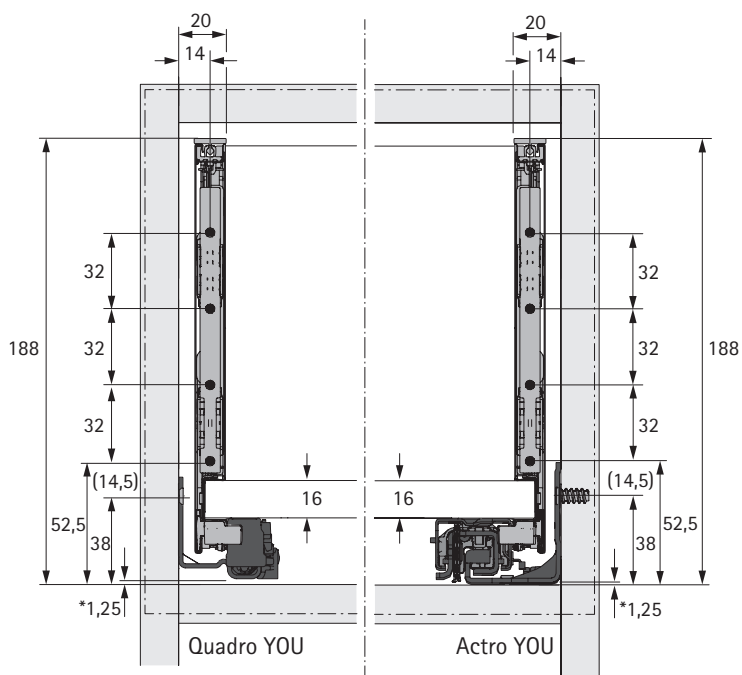

H 101

* Push to open Silent

H 139

* Push to open Silent

H 187

* Push to open Silent

H 251

* Push to open Silent