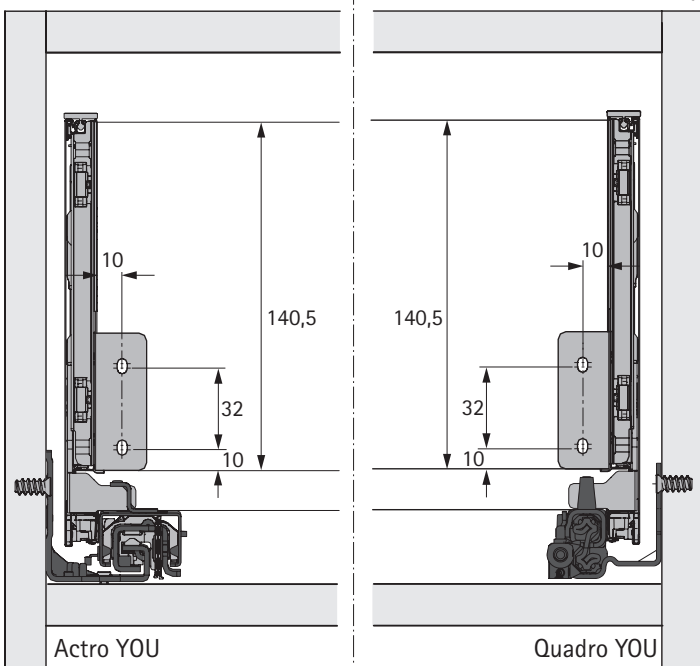

H 101

H 139

H 187

H 251

NL mm	Actro YOU Quadro YOU b1 mm	Actro YOU b2 mm (XL 70 kg)	Quadro YOU		Actro YOU		
			XS 10 kg	M 30 kg	XS 10 kg	L 40 kg	XL 70 kg
270	160						
300	160						
350	224						
400	224						
450	256	288					
500	256	320					
550	256	320					
600	256	320					
650	256	416					