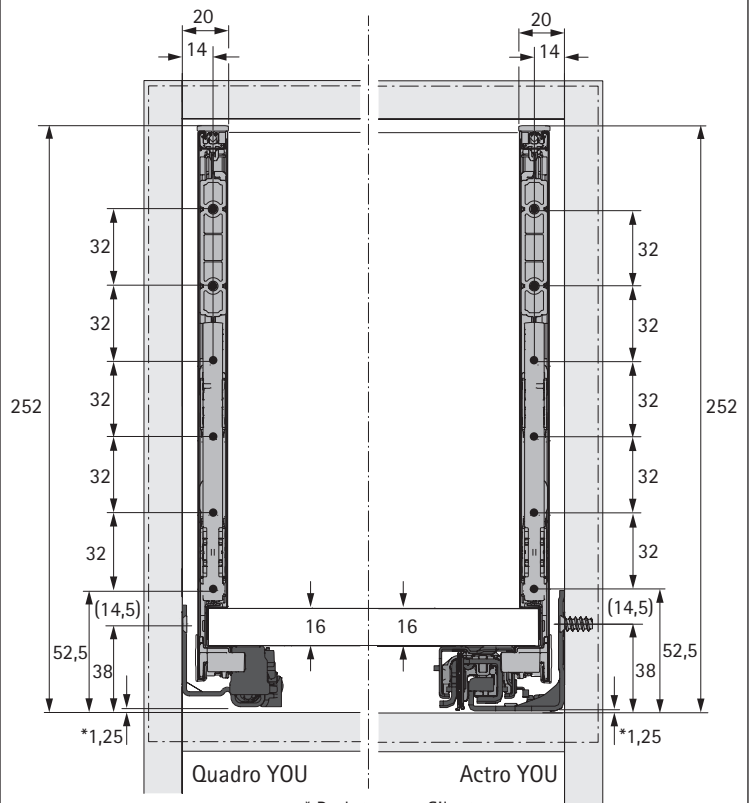

H 101

* Push to open Silent

H 139

* Push to open Silent

H 187

* Push to open Silent

H 251

* Push to open Silent