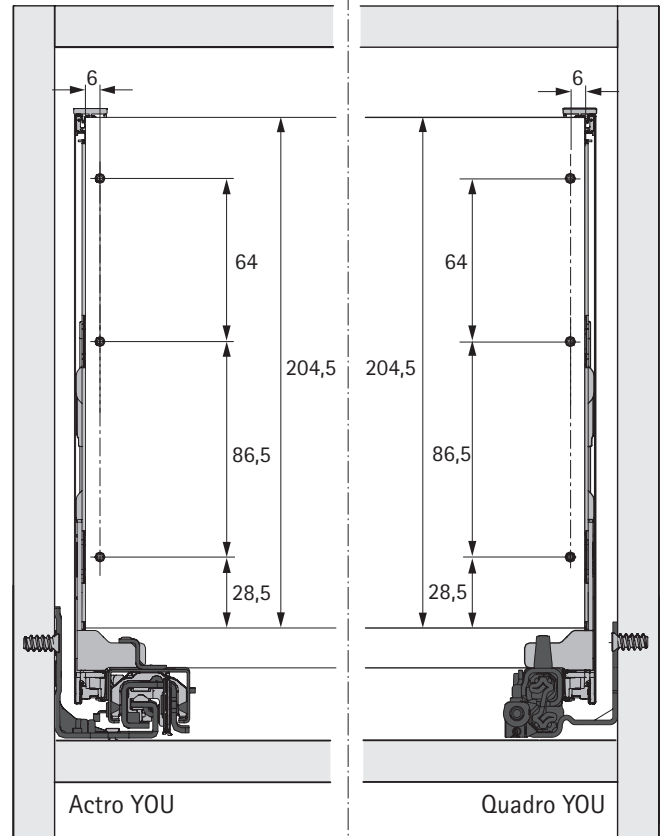

H 101

H 139

H 187

H 251

NL mm	Actro YOU Quadro YOU b1 mm	Actro YOU b2 mm (XL 70 kg)	Quadro YOU		Actro YOU		
			XS 10 kg	M 30 kg	XS 10 kg	L 40 kg	XL 70 kg
270	160						
300	160						
350	224						
400	224						
450	256	288					
500	256	320					
550	256	320					
600	256	320					
650	256	416					